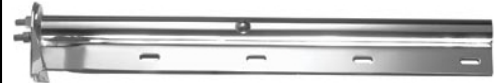

## Mud Flaps & Brackets

**Part No. 2845**

Aluminum reflector top plate with a 45 degree angle without hardware, one pair.

**Part No. 2800**

Aluminum reflector top flap plate straight without hardware, one pair

**649-SL**

Chrome spring-loaded mud flap hanger, round tube style, straight (one pair)

1-1/8" (bolt center to center)