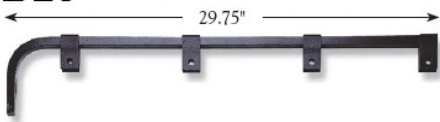

**649-SL**

Chrome spring-loaded mud flap hanger, round tube style, straight (one pair)

1-1/8" (bolt center to center)

### Mud Flap Hangers

**B23 Bracket Kit**

**B33 Bracket Kit**

**A25 Single Bracket for Right or Left B25 Bracket Kit**

**A35 Single Bracket for Right or Left B35 Bracket Kit**

**648-SL**

Chrome spring-loaded mud flap hanger, round tube style, 45 degree angled (one pair)

1-1/8" (bolt center to center)

**B57**

A	B	Quantity	Kit Part Number
Mounting Hole Center To Center Dimension	Length	Set (2)	B57
1.18"	30.25"		

**B67**

A	B	C	Quantity	Kit Part Number
Mounting Hole Center To Center Dimension	Length	Height	Set (2)	B67
1.18"	30.25"	13.5"		