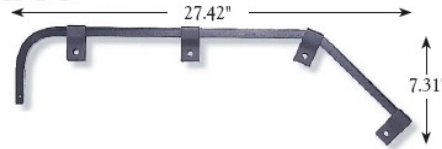

**649-SL**

Chrome spring-loaded mud flap hanger, round tube style, straight (one pair)

1-1/8" (bolt center to center)

### Mud Flap Hangers

**B23 Bracket Kit**

**B33 Bracket Kit**

**A25 Single Bracket for Right or Left B25 Bracket Kit**

**A35 Single Bracket for Right or Left B35 Bracket Kit**

**648-SL**

Chrome spring-loaded mud flap hanger, round tube style, 45 degree angled (one pair)

1-1/8" (bolt center to center)

**B57**

A	B	Quantity	Kit Part Number
Mounting Hole Center To Center Dimension	Length	Set (2)	B57
1.18"	30.25"		

**B67**

A	B	C	Quantity	Kit Part Number
Mounting Hole Center To Center Dimension	Length	Height	Set (2)	B67
1.18"	30.25"	13.5"		