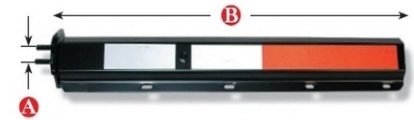

1-1/8" (bolt center to center)

**B57**

A	B	Quantity	Kit Part Number
Mounting Hole Center To Center Dimension	Length	Set (2)	B57
1.18"	30.25"		

**B67**

A	B	C	Quantity	Kit Part Number
Mounting Hole Center To Center Dimension	Length	Height	Set (2)	B67
1.18"	30.25"	13.5"		