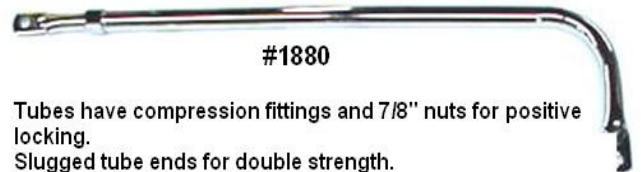

Utility Trailer Sales of Georgia

Ellenwood, GA

Formerly General Trailer

Ph: (404)363-4387

Fax: (404)363-7361

Center Mount Round Convex Spot Mirror

- #20 7 1/2" Stainless
- #19s 8 1/2" Stainless
- #560 8" Chrome
- #4060 6" Stainless
- #4050 5" Stainless

Convex Stick-On Mirror

4" x 5.5"
#S160

8" Off-Set Round Convex Spot Mirror

#570 8" Chrome

#1880

- Tubes have compression fittings and 7/8" nuts for positive locking.
- Slugged tube ends for double strength.
- Triplex nickel-chrome plating for weather resistant durability

ALUMINUM CONVENTIONAL WEST COAST MIRROR HEADS

Conventional Head:
6 1/4" x 16"

Super Deluxe Conventional Front Fender Safety Mirror

P/N: 880

"Pod Mount" Hood Mount Truck Safety Mirror

879
Bubble Convex

"Pod Mount" Hood Mount Truck Safety Mirror